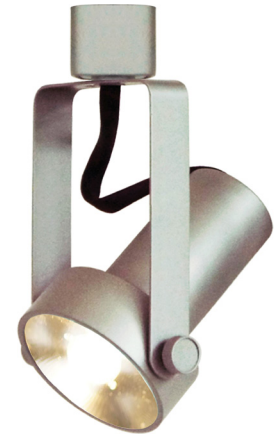

Specifications

Style	Modern
Type of Lighting	Indoor Track Lighting
Product Type	Track Head
Product Subtype	Mini, Gimbal Ring, Adjustable
Height (in.)	7
Width (in.)	TBD
Length or Extension/Projection (in.)	4
Finish	Silver Gray
Main Material	Polymer/Plastic (Powder-Coated Paint Finish)
Light Direction	Adjustable (90° Tilt from Vertical Axis) (355° Rotation Around Vertical Axis)
Installation/Mounting Position	Downward
Installation Location	Dry
Light #	1
Watts per Light (W)	12
Total Wattage (W)	12

At a Glance

- Sturdy, Exquisite Construction
- 5-Year Limited Warranty on Integrated LED (Included with Purchase)
- Perfect Complement to Stainless-Steel Appliances, Kitchens, Living Rooms, Hallways, Exhibits, Restaurants, Studios, and Many Other Indoor Areas
- Silver Gray Finish
- Powder-Coated Hard Surface Provides Long-Lasting Color and Corrosion/Scratch Resistance
- Go Green—Environmentally Friendly, Energy-Efficient Integrated LED
- Clean, Minimal, and Solid Color Design Blends in Seamlessly with Surroundings and Existing Décor
- Compact Light Fits Easily in Small Spaces
- Compatible with Volume Lighting 120V 1-Circuit/1-Neutral Track Systems V2702-20 (2 ft. Track Section), V2704-20 (4 ft. Track Section), V2706-20 (6 ft. Track Section), and V2708-20 (8 ft. Track Section)
- Compatible with Volume Lighting 120V 2-Circuit/1-Neutral Track Systems V2762-20 (2 ft. Track Section), V2764-20 (4 ft. Track Section), V2766-20 (6 ft. Track Section), and V2768-20 (8 ft. Track Section)
- Adjustable Track Head (90° Tilt from and 355° Rotation Around Vertical Axis)
- 30° Beam Angle / 1000 Lumens / 3000K Color Temperature / 80 CRI
- Dimmable (TRIAC/ELV, 5% [120V Only])
- Suitable for Dry Locations Only
- Heat-Resistant Components Withstand Up to 12 Watts
- 1-Light Fixture (Integrated LED Included)
- Individually Inspected for Quality Assurance
- cETLus Rated for Safety