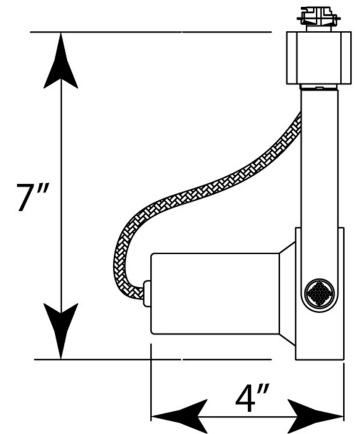

This integrated LED indoor silver gray mini adjustable step cylinder track head features a gimbal ring. Go green and save big. Energy-efficient LED is environmentally friendly and requires substantially less electricity to maintain, passing down cost-cutting savings to you. Enjoy this piece's sleek, modern design. Clean, minimal, and solid color design blends in seamlessly with surroundings and existing décor. Powder-coated paint base finish provides phenomenal long-lasting color and exceptional corrosion/scratch resistance. Compact light fits easily in small spaces. Compatible with Volume Lighting 120V 1-circuit/1-neutral track systems V2702-20 (2 ft. track section), V2704-20 (4 ft. track section), V2706-20 (6 ft. track section), and V2708-20 (8 ft. track section). Also compatible with Volume Lighting 120V 2-circuit/1-neutral track systems V2762-20 (2 ft. track section), V2764-20 (4 ft. track section), V2766-20 (6 ft. track section), and V2768-20 (8 ft. track section). Adjustable track head tilts up to 90° and rotates 355° around vertical axis. Perfect complement to stainless-steel appliances, kitchens, living rooms, hallways, exhibits, restaurants, studios, and many other indoor areas. Suitable for dry locations only. Finished in silver gray. Feel confident in a quality product. Integrated LED comes with a 5-year limited warranty.

Specifications

| | |
|--------------------------------------|---|
| Style | Modern |
| Type of Lighting | Indoor Track Lighting |
| Product Type | Track Head |
| Product Subtype | Mini, Gimbal Ring, Adjustable |
| Height (in.) | 7 |
| Width (in.) | TBD |
| Length or Extension/Projection (in.) | 4 |
| Finish | Silver Gray |
| Main Material | Polymer/Plastic (Powder-Coated Paint Finish) |
| Light Direction | Adjustable (90° Tilt from Vertical Axis) (355° Rotation Around Vertical Axis) |
| Installation/Mounting Position | Downward |
| Installation Location | Dry |
| Light # | 1 |
| Watts per Light (W) | 12 |
| Total Wattage (W) | 12 |